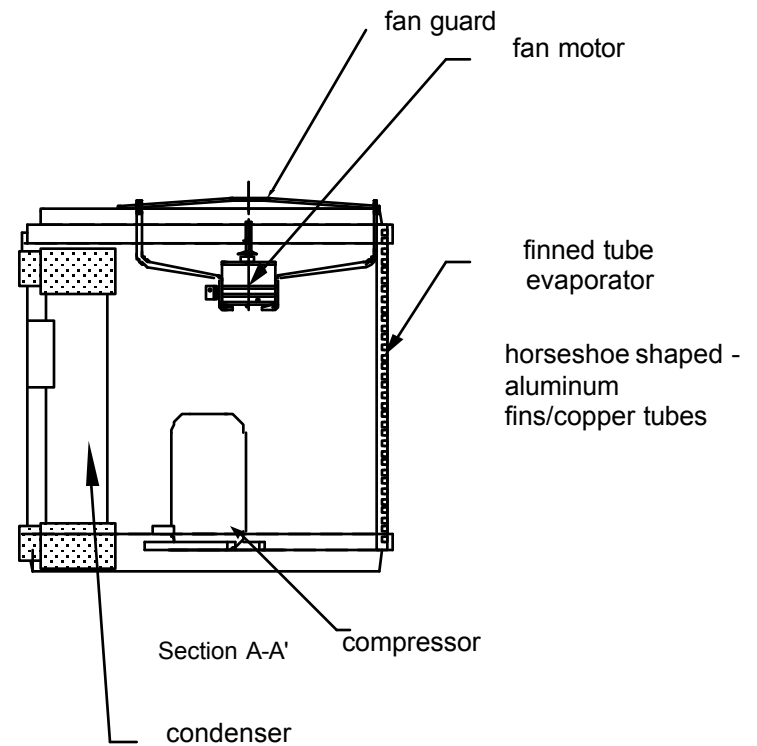

top view fan motor  
blade and guard not  
shown for clarity

Above Dimensions for Models: 3.25HP, SX3.25HP, 5HP, SX5HP ONLY

<b>United States ThermoAmp Inc.</b> 1223 Walnut Street • Latrobe, Pennsylvania, USA 15650 • 724-537-3500		SHEET	Rev.
		1 of 2	<b>C</b>
TITLE	DRAWN BY	DRAWING NUMBER	DATE
<b>UNIT LAYOUT</b>	WPB	<b>061102</b>	7/13/07