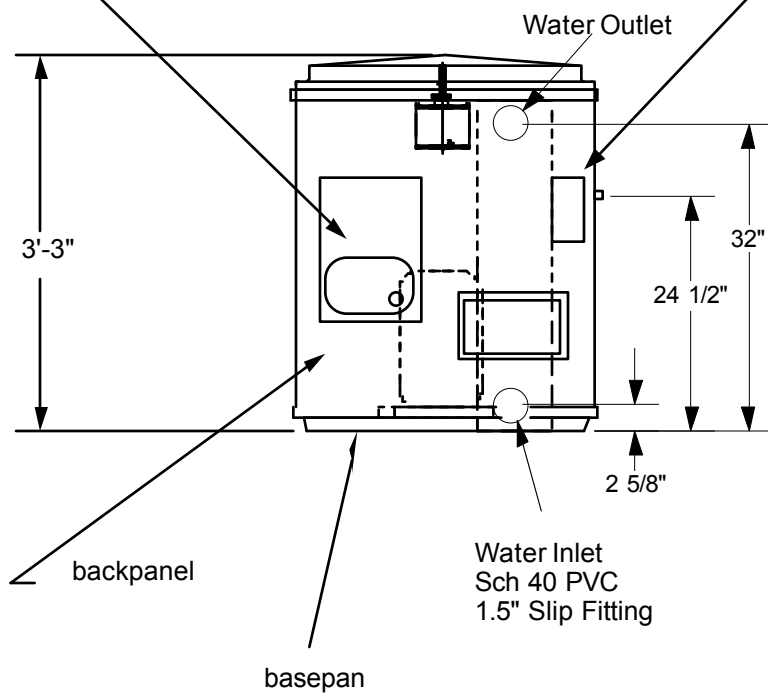

top view fan motor  
blade and guard not  
shown for clarity

Above Dimensions for Models: 3.25HP, SX3.25HP, 5HP, SX5HP ONLY

<b>United States ThermoAmp Inc.</b> 1223 Walnut Street • Latrobe, Pennsylvania, USA 15650 • 724-537-3500		SHEET	Rev.
		1 of 2	<b>C</b>
TITLE	DRAWN BY	DRAWING NUMBER	DATE
<b>UNIT LAYOUT</b>	WPB	<b>061102</b>	7/13/07